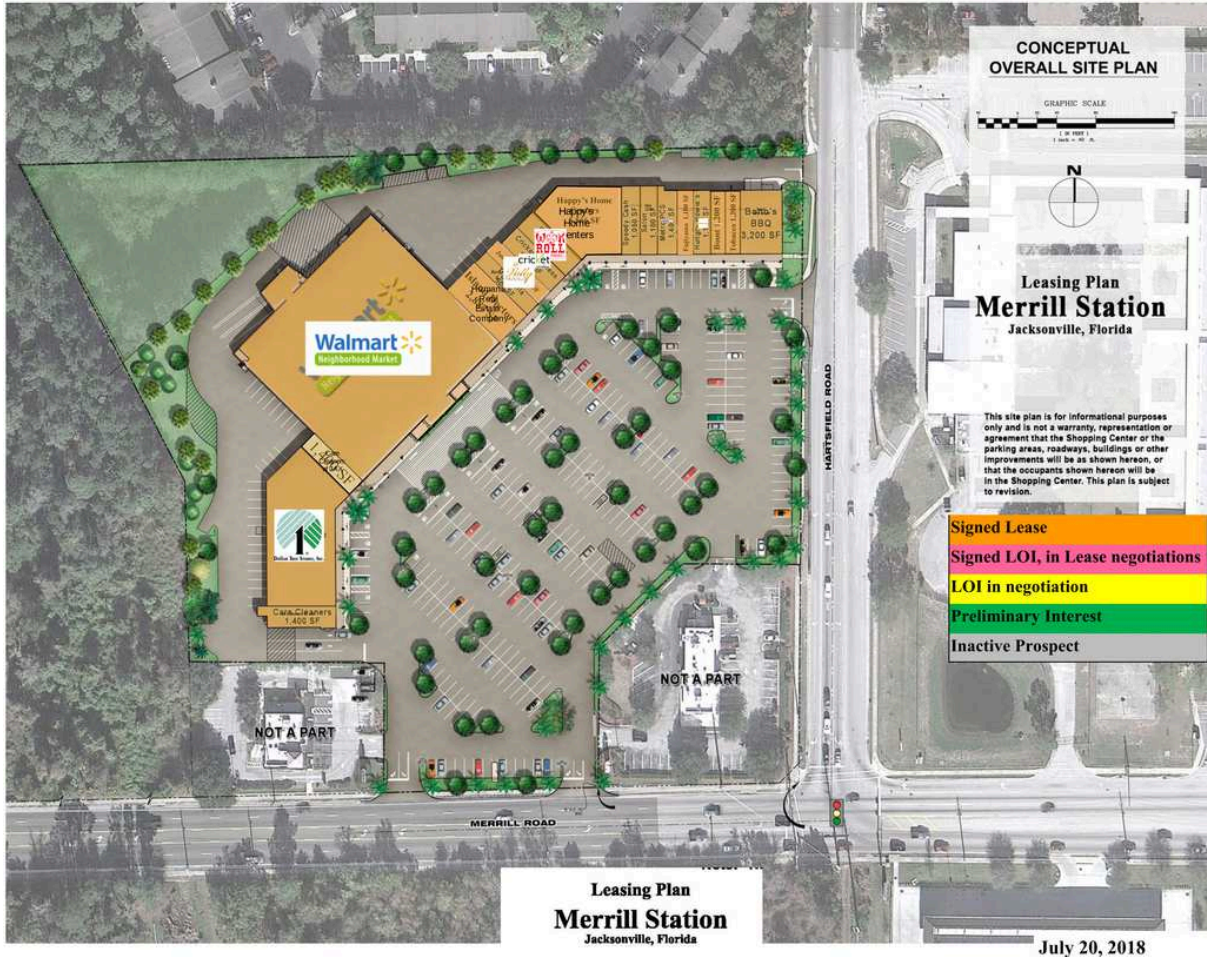

FL. Merrill Station

192-3A-CU AVAILABLE	1,400 SF	192-18A-CU Metro PCS	1,400 SF
V 192-3A-CU Care Cleaners of JAX	1,400 SF	192-19A-CU Fujiyama Japanese Hibachi	1,100 SF
192-10A-CU Humana Real Estate Company	2,887 SF	192-1A-CU Care Cleaners of JAX	1,400 SF
192-11A-CU Andre Combs & Maclisa Combs	975 SF	192-20A-CU Hungry Howie's	1,120 SF
192-11B-CU True Nails	975 SF	192-21A-CU Boost Mobile	1,200 SF
192-12A-CU Cricket Wireless	1,400 SF	192-22A-CU Tobacco Shops	1,200 SF
192-13A-CU Wok N Roll	1,400 SF	192-23A-CU Bono's Restaurant	
192-15A-CU Happy's Home Centers	5,566 SF	192-2A-CU Dollar Tree	10 SF
192-16A-CU Speedy Cash	1,050 SF	192-9M-CU Neighborhood Walmart	39,665 SF
192-17A-CU Salon 2100	1,100 SF		