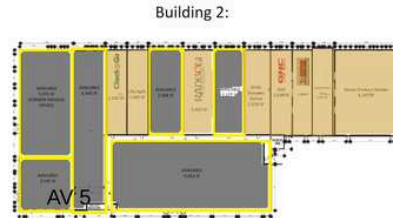

# MI. The Forum at Gateway Plaza

## THE FORUM AT GATEWAY PLAZA

Building 1:	
Space	SF
Buffalo Wild Wings	8,156
LA Fitness	42,096
Available	9,483
Available	7,225
Chili Peppers	4,042
Cleopatra Beauty Center	3,480
Available (Former Restaurant)	6,542
Honey Tree	3,552

Building 2:	
Space	SF
Available (Former Medical Office)	5,075
Available	2,540
Available	4,340
Check N Go	1,620
Lilly Nails	1,600
Available	2,568
Rangoli Indian Grill	2,403
Available	2,227
Smile Sharpers Dental	1,978
GNC	1,636
US Armed Forces	1,608
Choco Moco Cafe	1,607
Rondo Produce Market	4,747
Available	9,451

LEASE PLAN

AVAILABLE		BUFF Buffalo Wild Wings	8,156 SF
AVAILABLE		CHECK Check 'N Go	1,620 SF
AVAILABLE		CHILI CHILI PEPPERS TRAINING	4,042 SF
AVAILABLE		CHOCO CHOCO MOCA CAFE	1,607 SF
AV 8 AVAILABLE	2,227 SF	CLEO CLEOPATRA BEAUTY	3,480 SF
AV 5 AVAILABLE	2,540 SF	GNC GNC	1,636 SF
AVAILABLE	2,568 SF	HONEY HONEY TREE	3,552 SF
AV 6 AVAILABLE	4,340 SF	LA LA Fitness	42,096 SF
AV 4 AVAILABLE	5,075 SF	LILY Lilly Nails	1,600 SF
AV 3 AVAILABLE	6,542 SF	RANG RANGOLI	2,403 SF
AV 2 AVAILABLE	7,225 SF	RONDO RONDO PRODUCE	4,747 SF
AV 9 AVAILABLE	9,451 SF	SMILE SMILE SHAPERS	1,978 SF
AV 1 AVAILABLE	9,483 SF	US US ARMED FORCES	1,608 SF