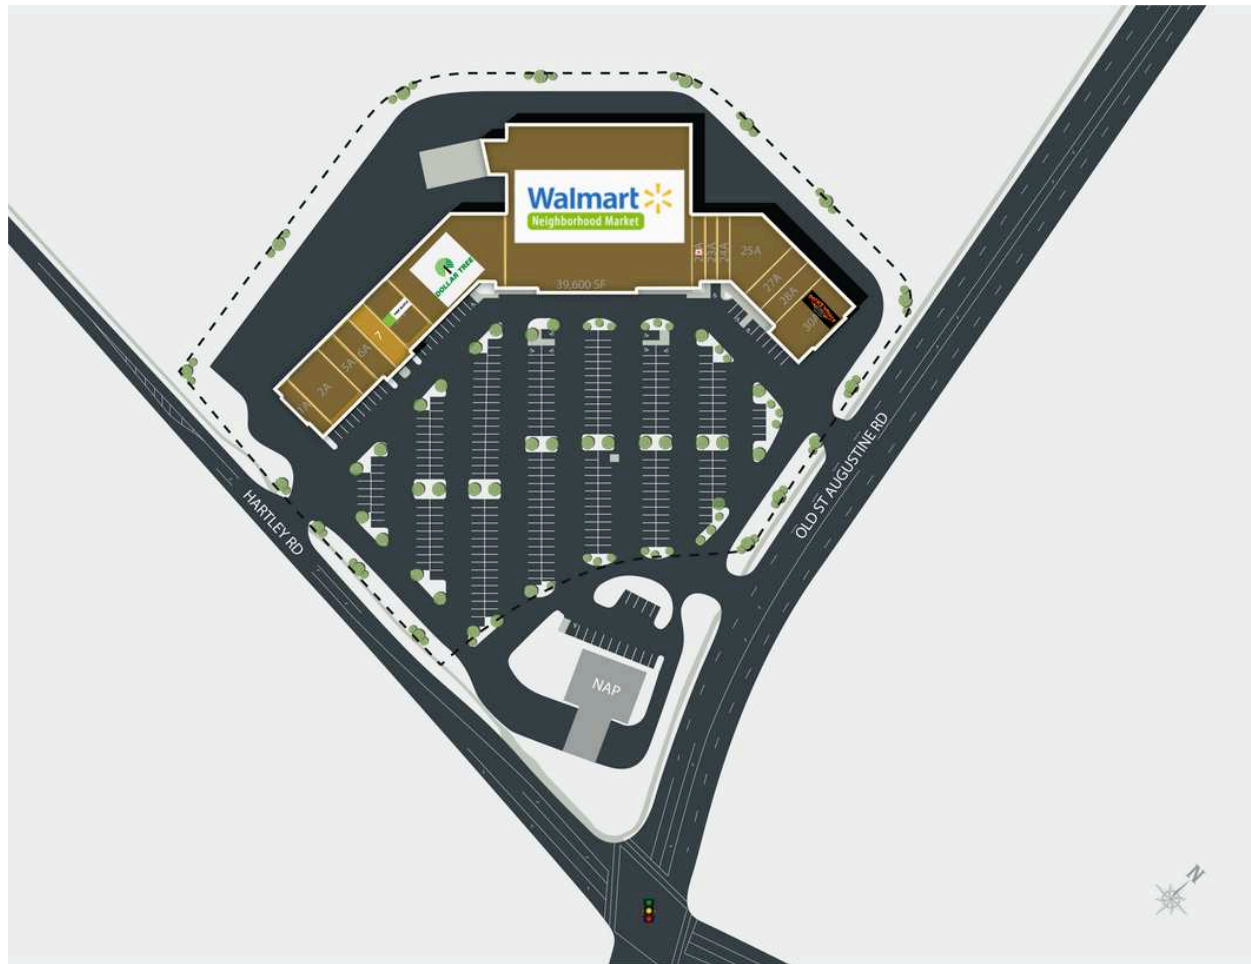

FL. Crossroads at Mandarin

WM Neighborhood Walmart	39,600 SF	22A State Farm Insurance	1,050 SF
1A Best Cleaners	1,050 SF	23A Meticulous Nail Salon	1,050 SF
2A MIYA SUSHI	3,150 SF	24A Tobacco Shops	1,120 SF
5A MANDARIN PET GROOMING	1,050 SF	25A Mandarin Liquor	4,417 SF
6A Leona's Pizza	1,400 SF	27A Lou's Barbershop	1,400 SF
9A H&R Block	2,800 SF	28A Viet Thai	1,750 SF
16A Dollar Tree	9,737 SF	30A DICK'S WINGS	3,626 SF