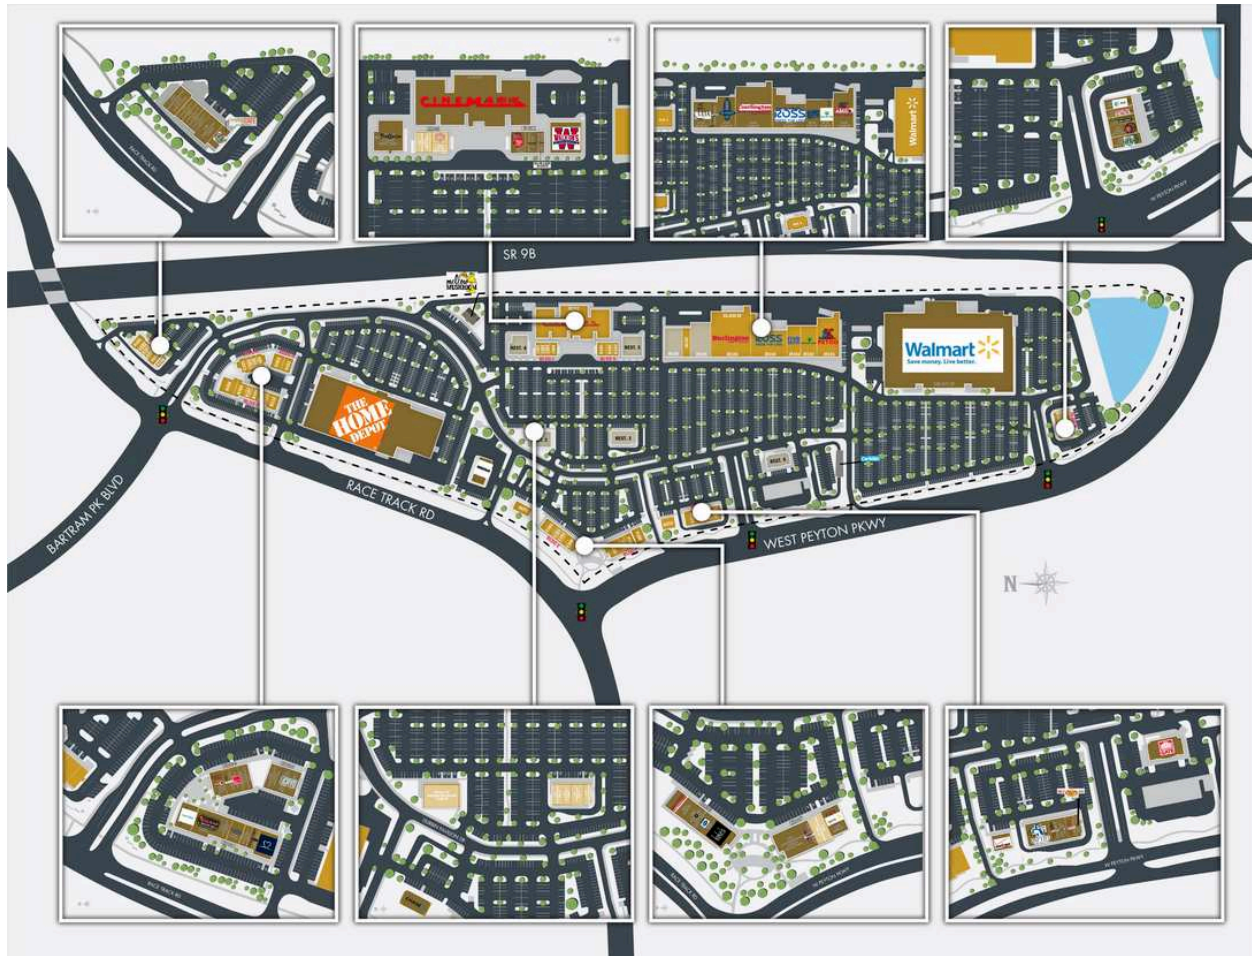

Durbin Park: The Pavilion

J102 AVAILABLE	1,300 SF	A105 Durbin Nail Spa	2,800 SF
J103 AVAILABLE	1,300 SF	A106 TROPICAL SMOOTHIE	1,700 SF
L102 AVAILABLE	1,300 SF	B10 CLEANERS	1,200 SF
L104 AVAILABLE	1,400 SF	B101 CARE SPOT	3,400 SF
J101 AVAILABLE	1,620 SF	B104 Salsa's Mexican Restaurant	4,800 SF
L101 AVAILABLE	2,000 SF	B107 Body 20	1,306 SF
J104 AVAILABLE	2,210 SF	B109 Hand & Stone Massage & Facial Spa	2,400 SF
L103 AVAILABLE	2,600 SF	B111 Great Clips	1,050 SF
F104 AVAILABLE	2,800 SF	B112 HEARTLAND DENTAL	3,600 SF
REST2 AVAILABLE	6,000 SF	C101 YOUR PIE	2,400 SF
A101 Slate Real Estate	1,706 SF	C103 T-Mobile	1,470 SF
A102 Hotworx	1,200 SF	C104 European Wax Center	1,400 SF
A103 Hers	1,694 SF	C105 Natural Greens	2,100 SF
A104 Yoga	1,800 SF	D101 Simply Mac	2,400 SF

Durbin Park: The Pavilion

D103 Icryo	4,000 SF	JR102 Dollar Tree	10,000 SF
E101 Mattress Firm	3,600 SF	JR103 Five Below	8,204 SF
E103 Club Pilates	1,600 SF	JR104 Ross Dress for Less	22,000 SF
E104 Peterbrooke Chocolatier	1,396 SF	JR105 Burlington Coat Factory	35,000 SF
E106 KEKE'S	4,400 SF	JR106 Old Navy	12,500 SF
F101 JANA STEAKHOUSE	4,950 SF	JR107 Ulta	10,790 SF
F103 FIREHOUSE SUBS	1,600 SF	JR108 Lens Crafters	3,900 SF
F106 Sprint PCS	4,000 SF	JR201 Cinemark	44,100 SF
G101 BAPTIST HEALTH	5,000 SF	K101 Bonchon	2,800 SF
G104 Sport Clips	1,500 SF	K102 Burger Barn	1,420 SF
G105 Thrive	1,870 SF	K103 Burger Barn	1,821 SF
G106 Xfinity	1,870 SF	OUT11 GATE EXPRESS	2,000 SF
G107 Smoothie King	1,400 SF	OUT13 GATE	3,000 SF
H101 AT&T Wireless	1,800 SF	OUT14 Verizon Wireless	3,000 SF
H102 Great American Cookie Co	1,420 SF	OUT7 Chase Bank	3,470 SF
H103 Hair Cuttery	1,200 SF	OUT8 Discount Tire	7,000 SF
H104 Kazu Sushi	2,000 SF	REST 5 Walk-Ons	5,000 SF
H105 Starbucks Coffee	2,250 SF	REST. 4 Trattoria	5,000 SF
HD The Home Depot	136,068 SF	REST1 Mellow Mushroom	4,800 SF
JR101 Petco	18,000 SF	WM Walmart	200,971 SF