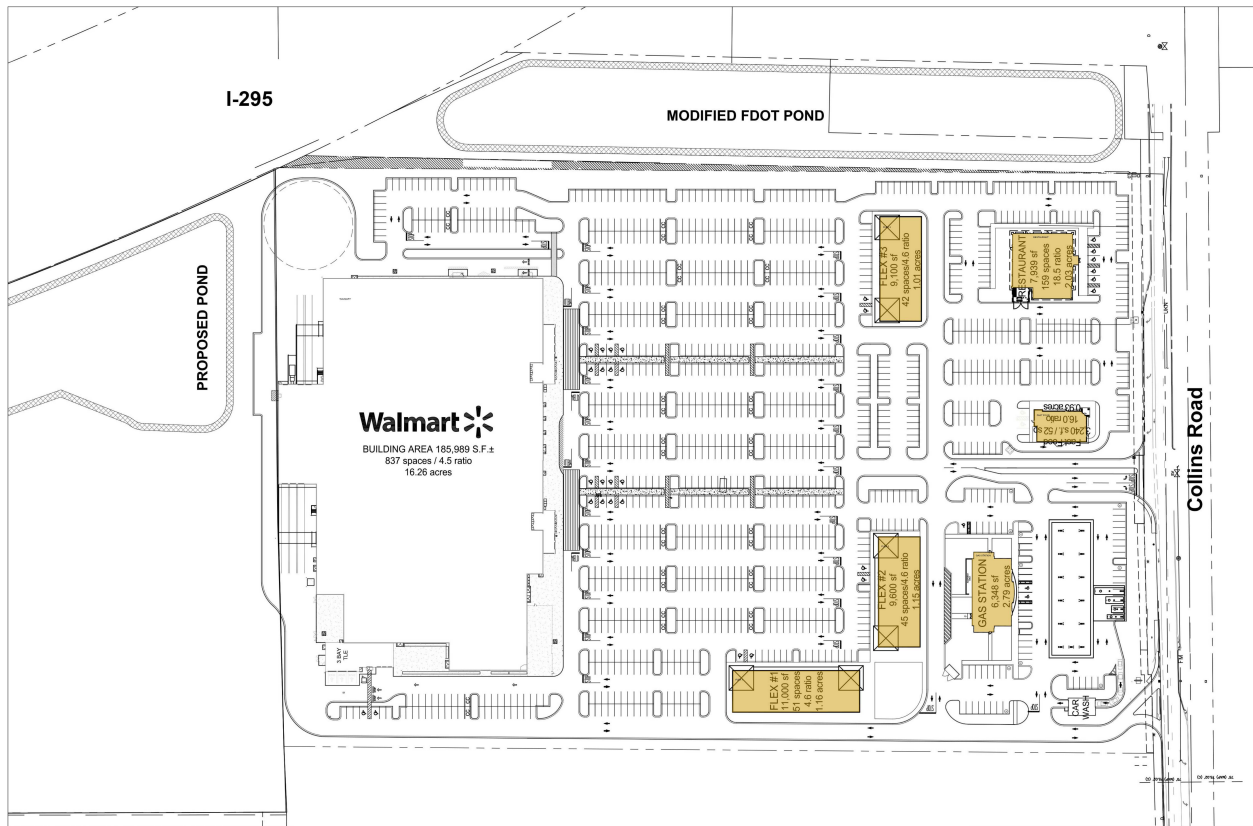

# FL. Collins Plaza

<b>FAST FOOD AVAILABLE</b>	3,240 SF	<b>GAS STATION AVAILABLE</b>	6,348 SF
<b>FLEX 1 AVAILABLE</b>	11,000 SF	<b>RESTAURANT AVAILABLE</b>	7,939 SF
<b>FLEX 2 AVAILABLE</b>	9,600 SF	<b>WALMART Wal-Mart Supercenter</b>	185,989 SF
<b>FLEX 3 AVAILABLE</b>	9,100 SF		